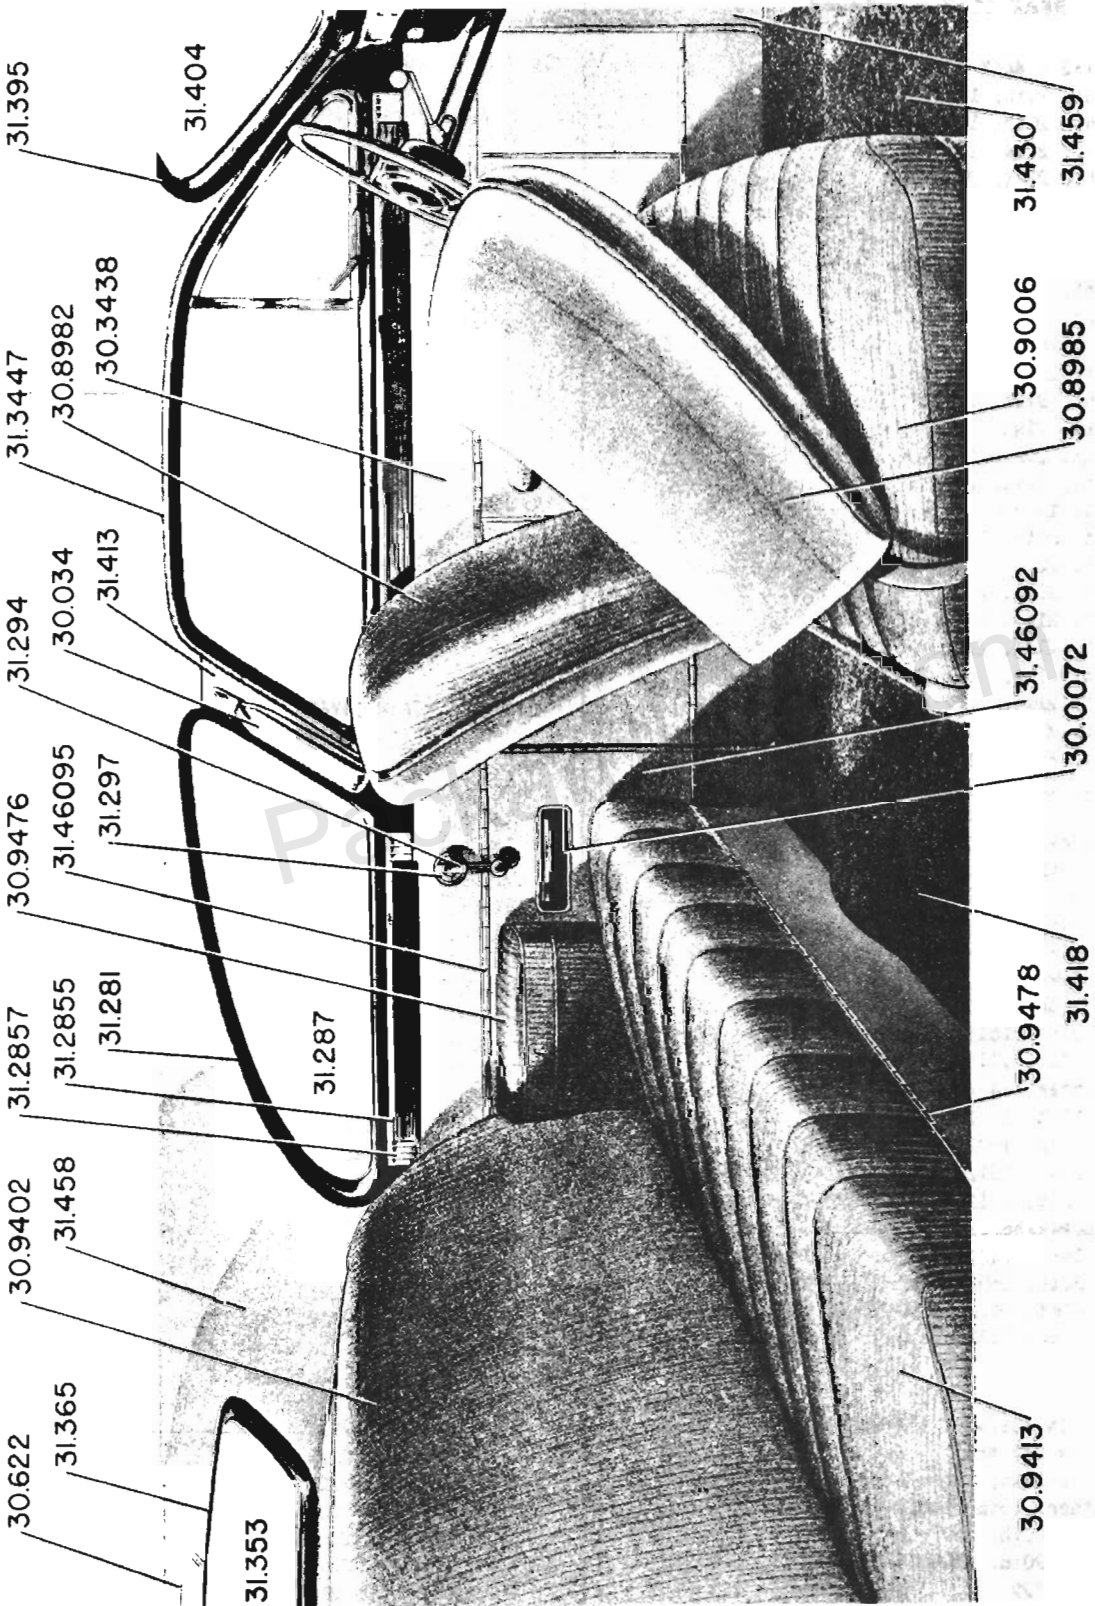

TRIM DETAILS (CLUB SEDAN)