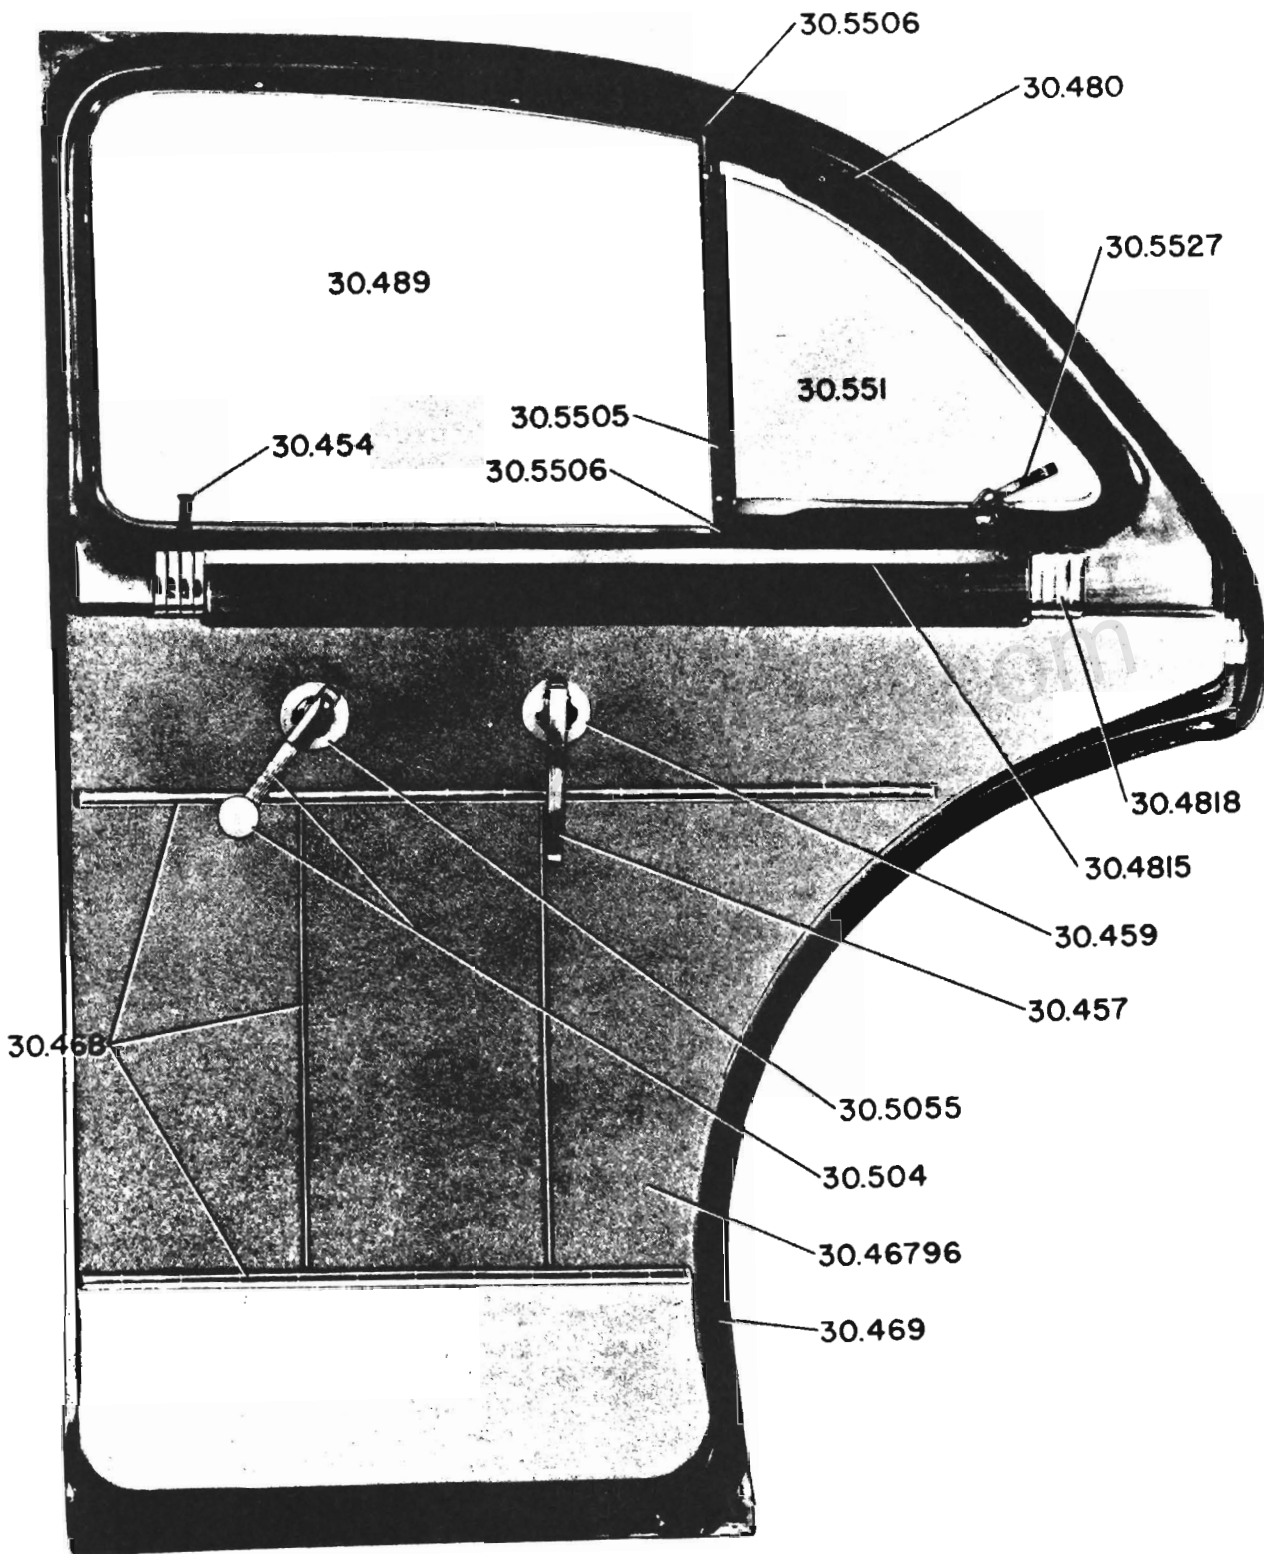

REAR DOOR INTERIOR