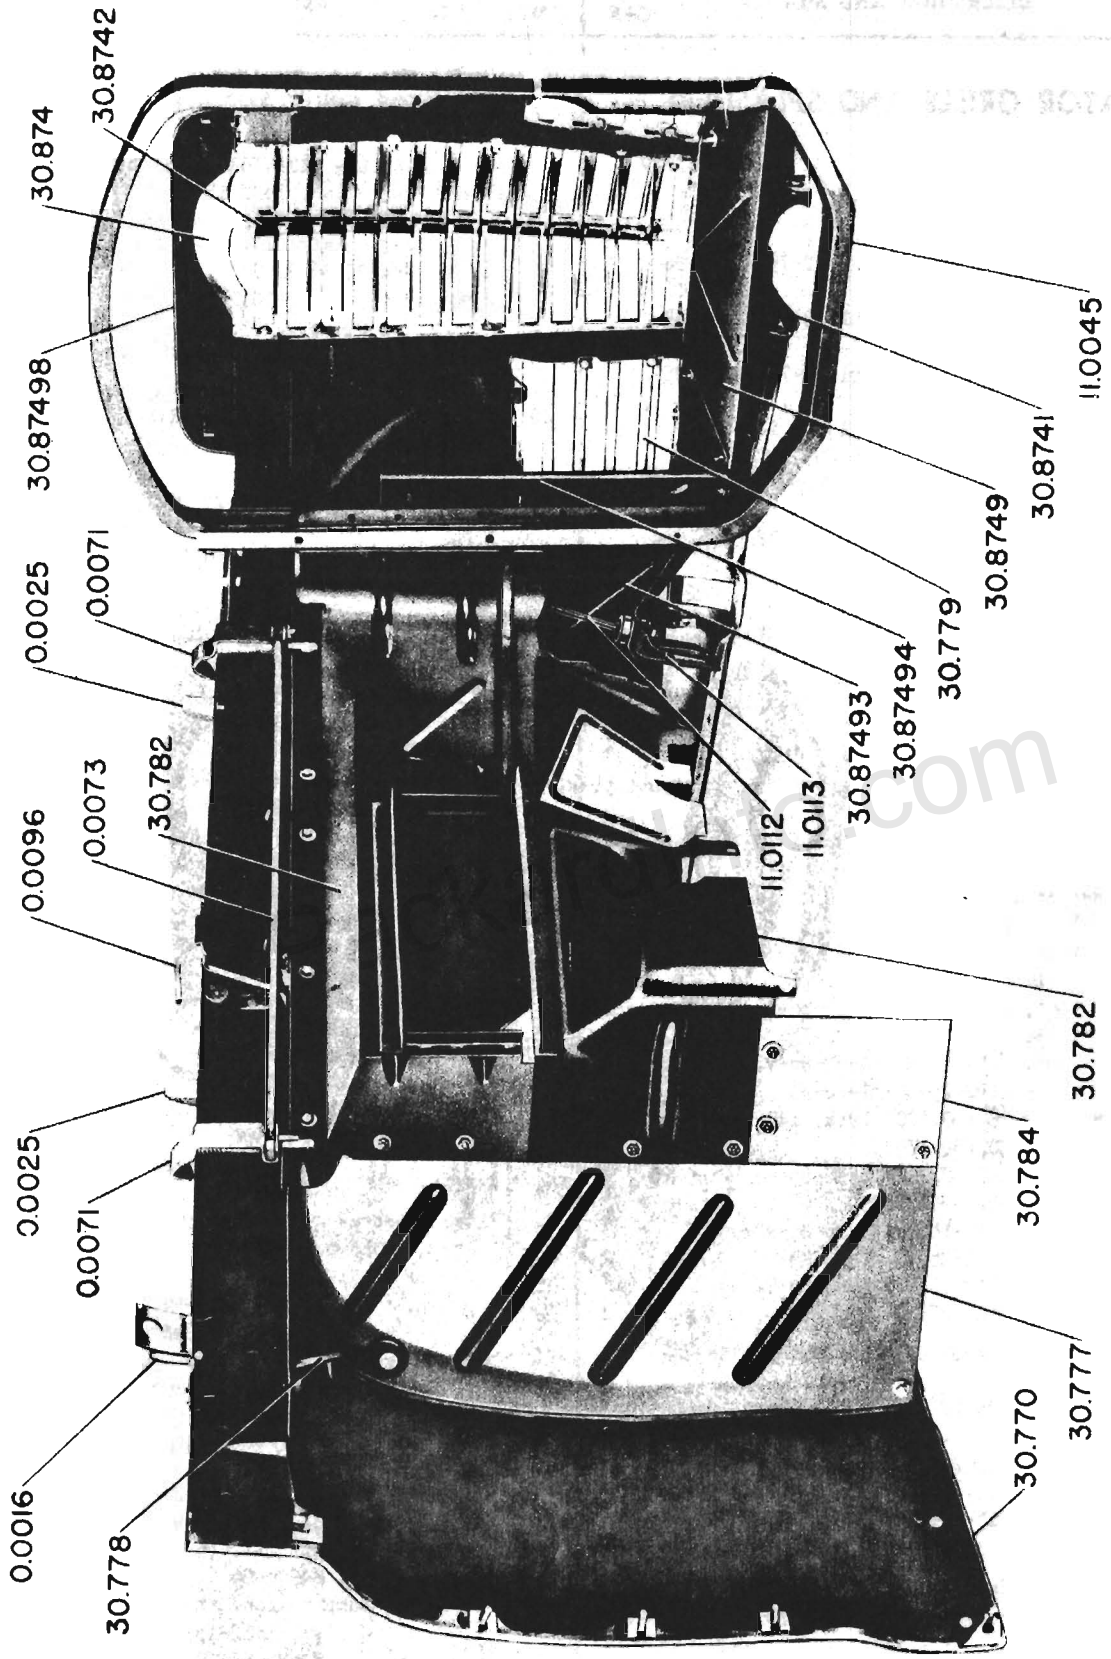

FENDER & RADIATOR SPLASHERS