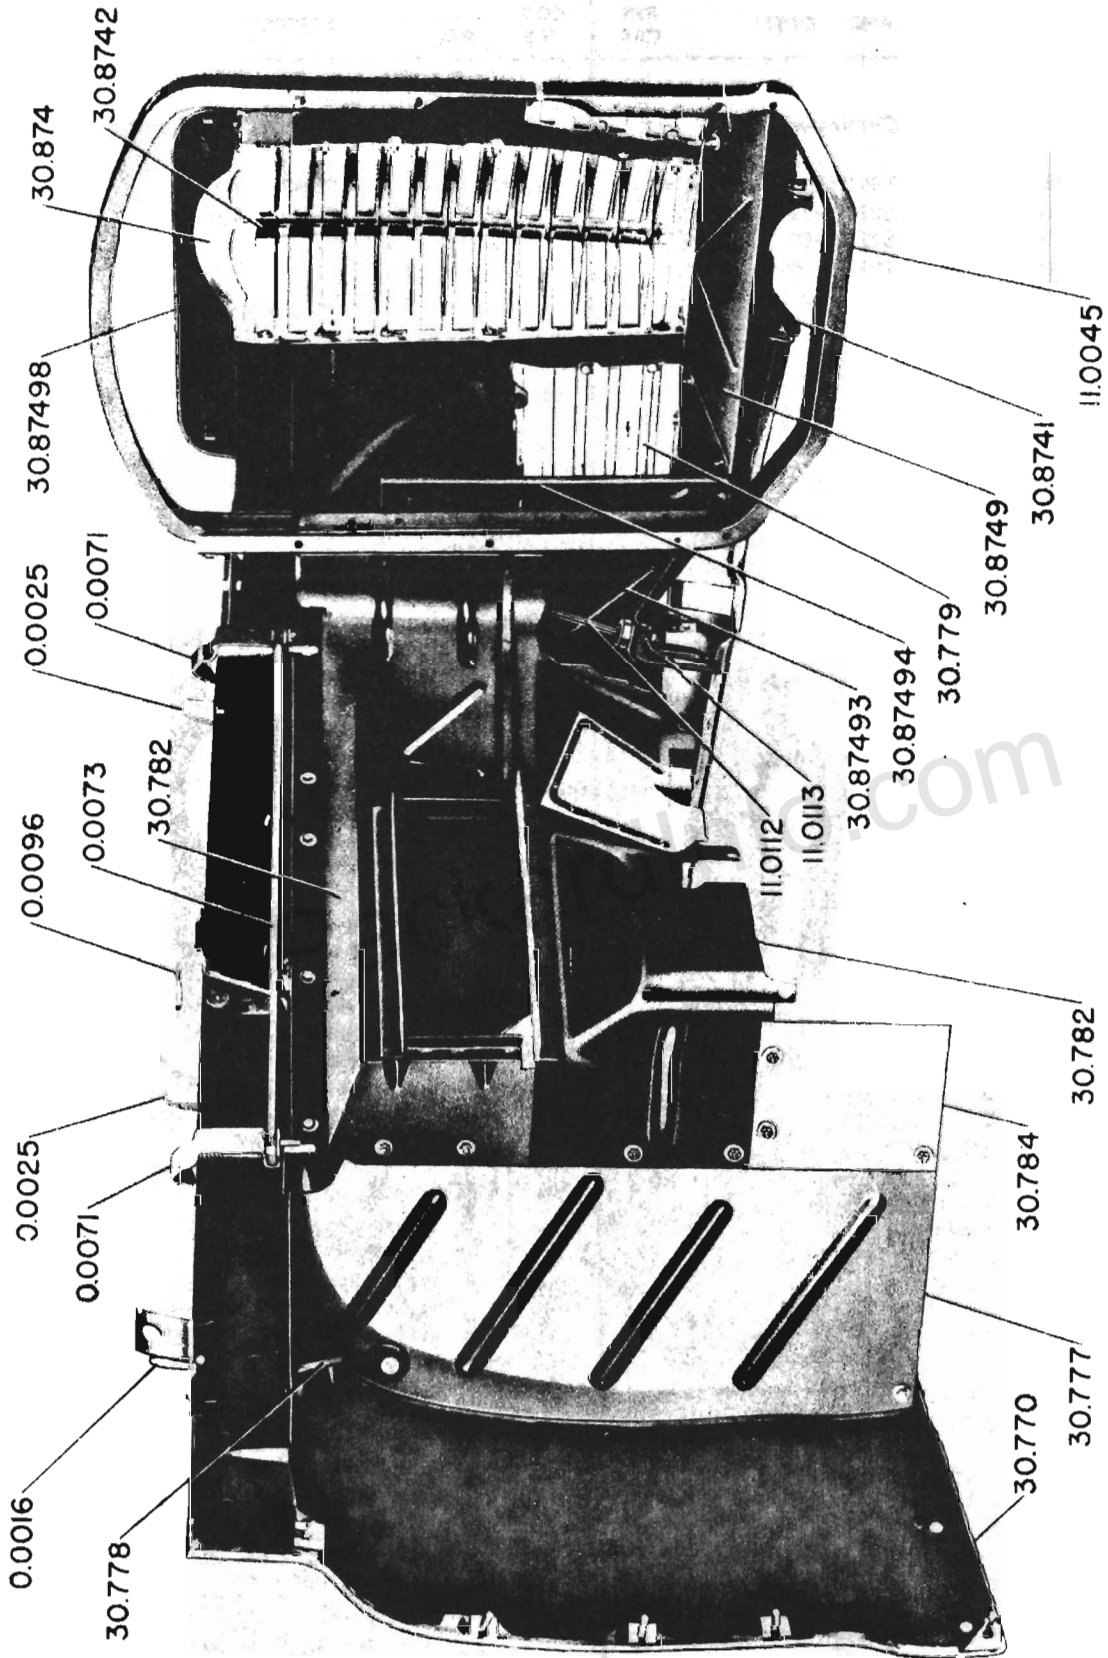

FENDER & RADIATOR, SPLASHERS