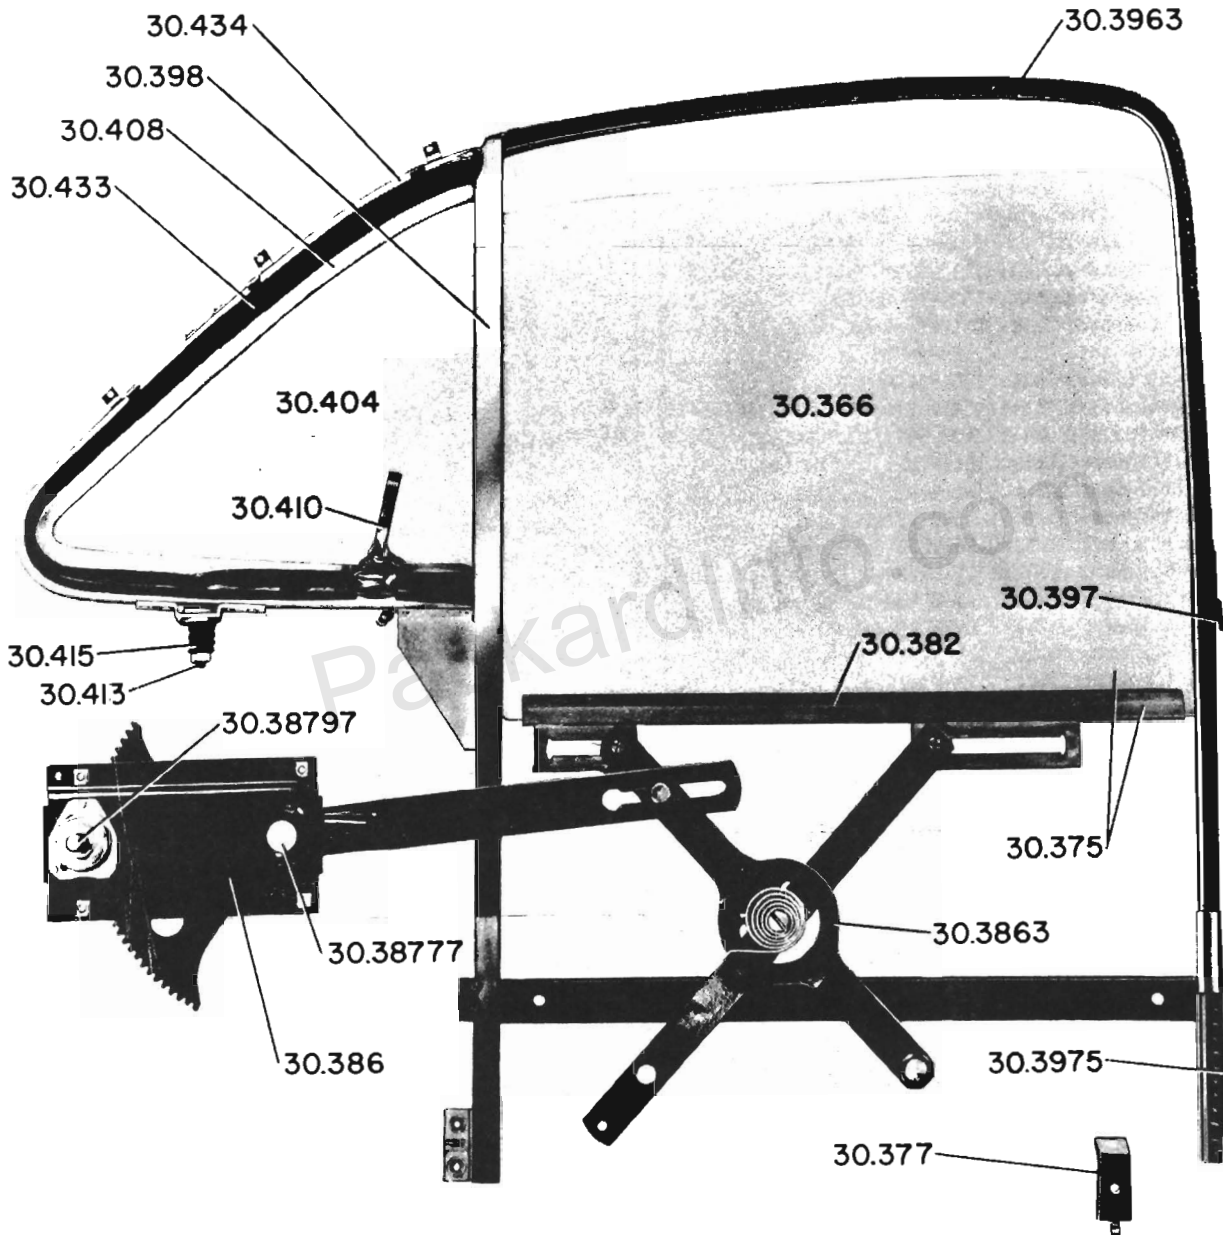

FRONT DOOR WINDOW