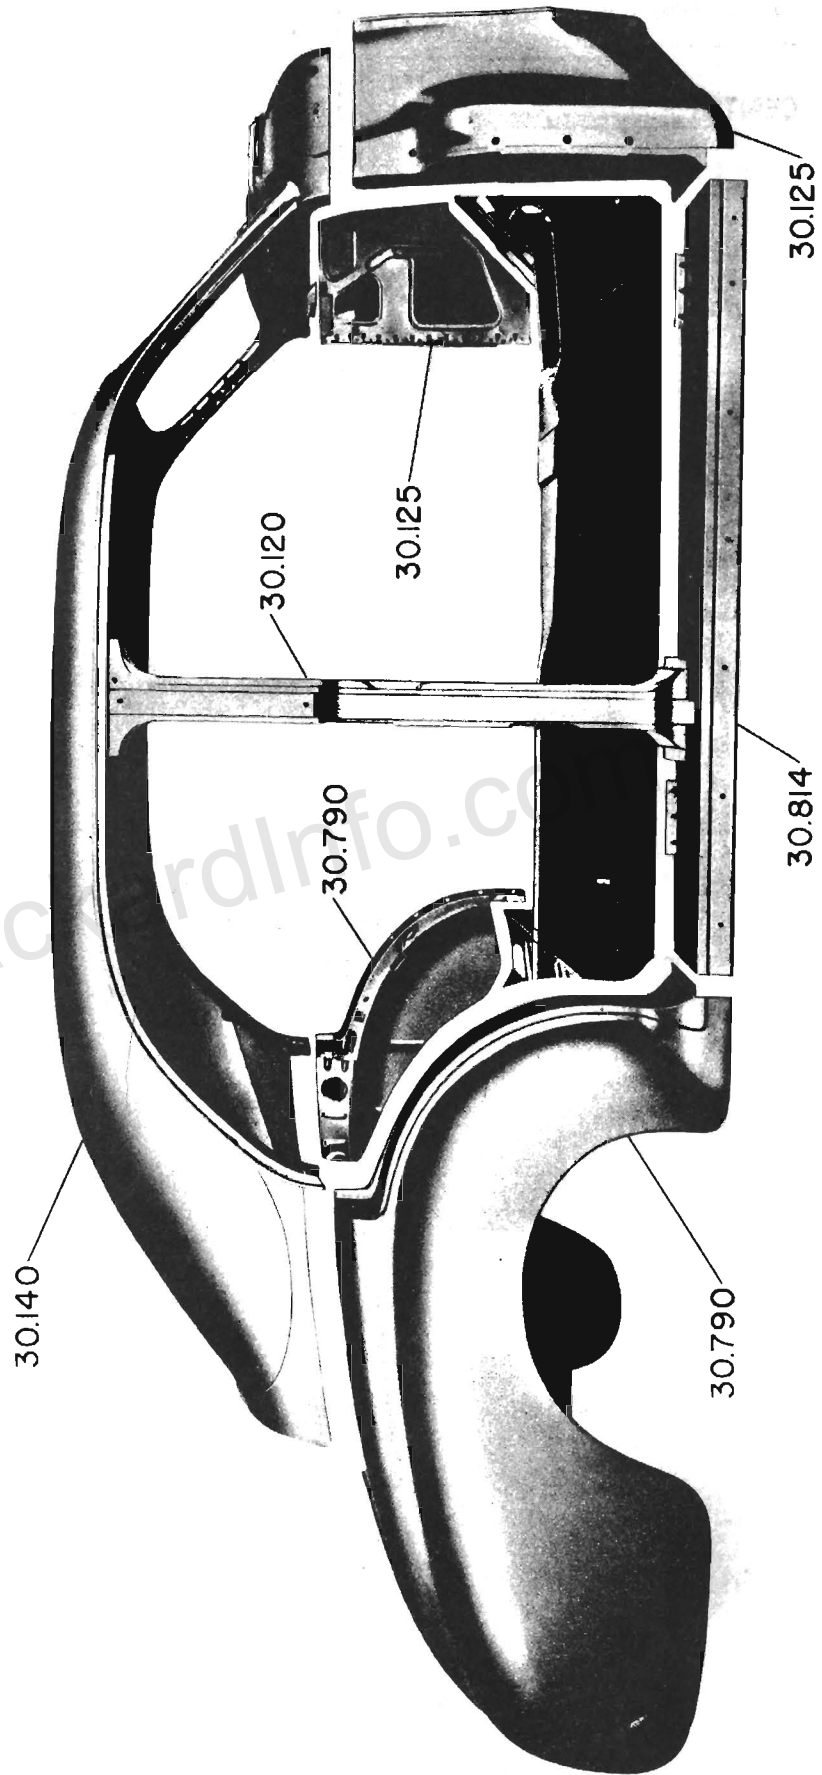

BODY SHEET METAL (SIDE VIEW)