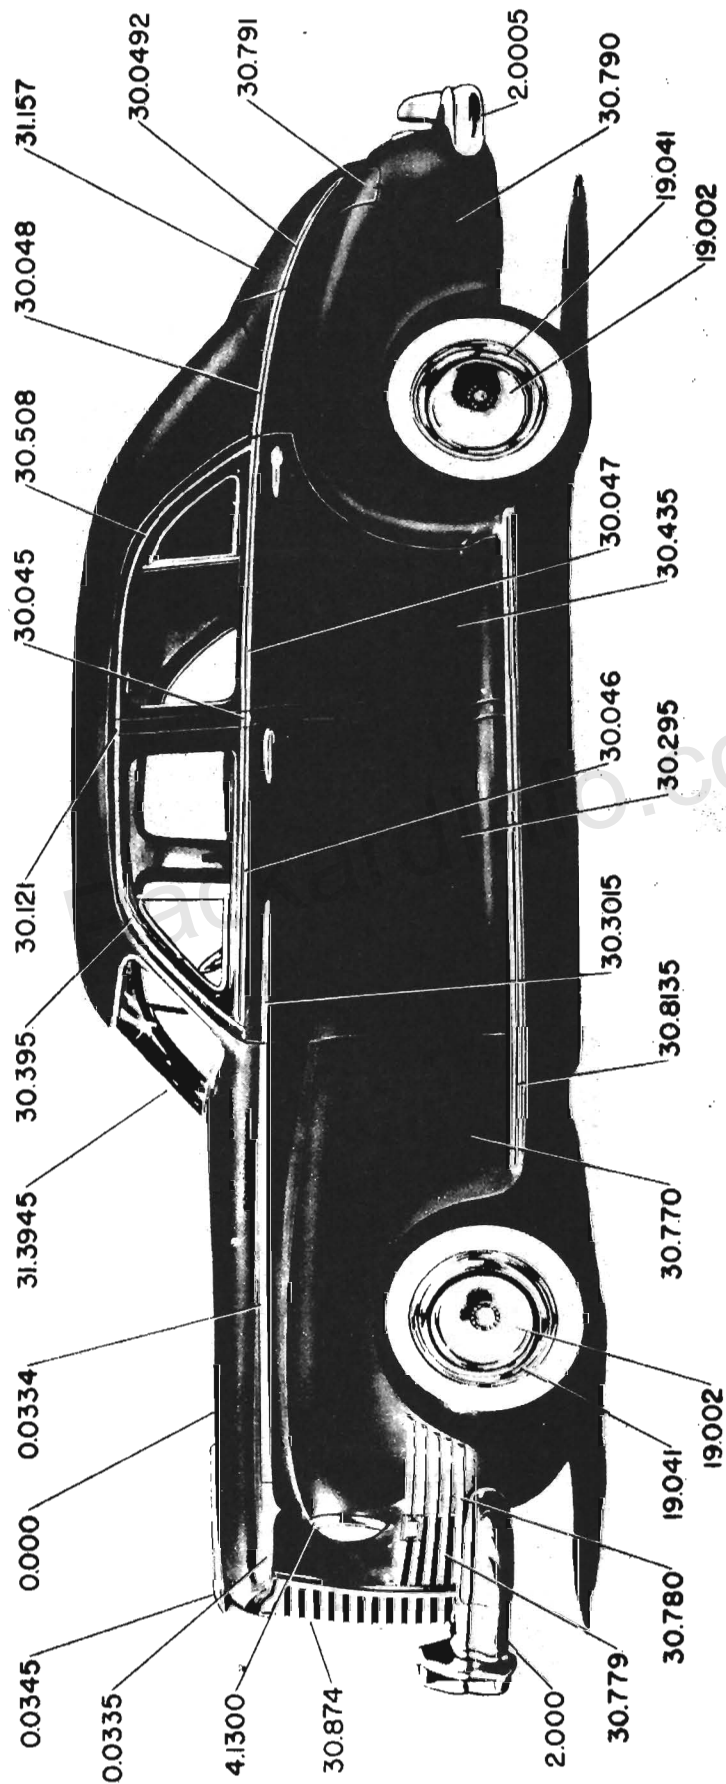

LEFT SIDE VIEW OF SEDAN