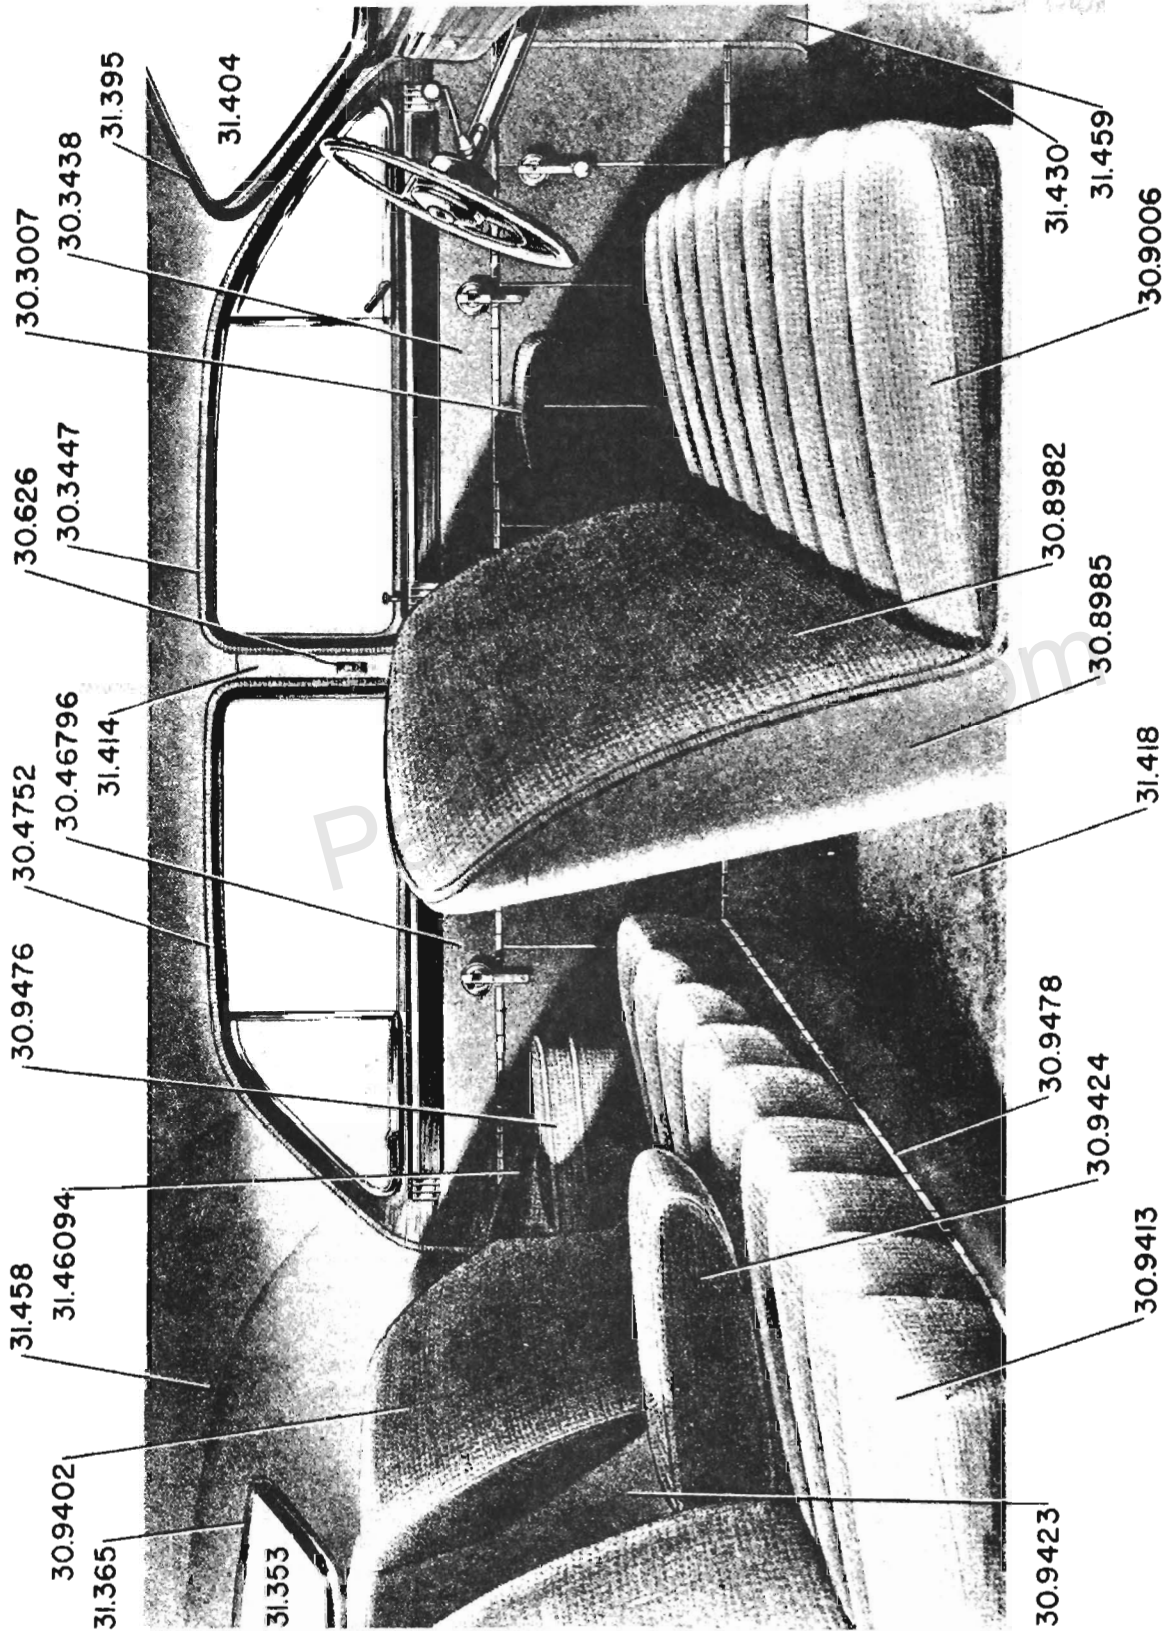

TRIM DETAILS (SEDAN)