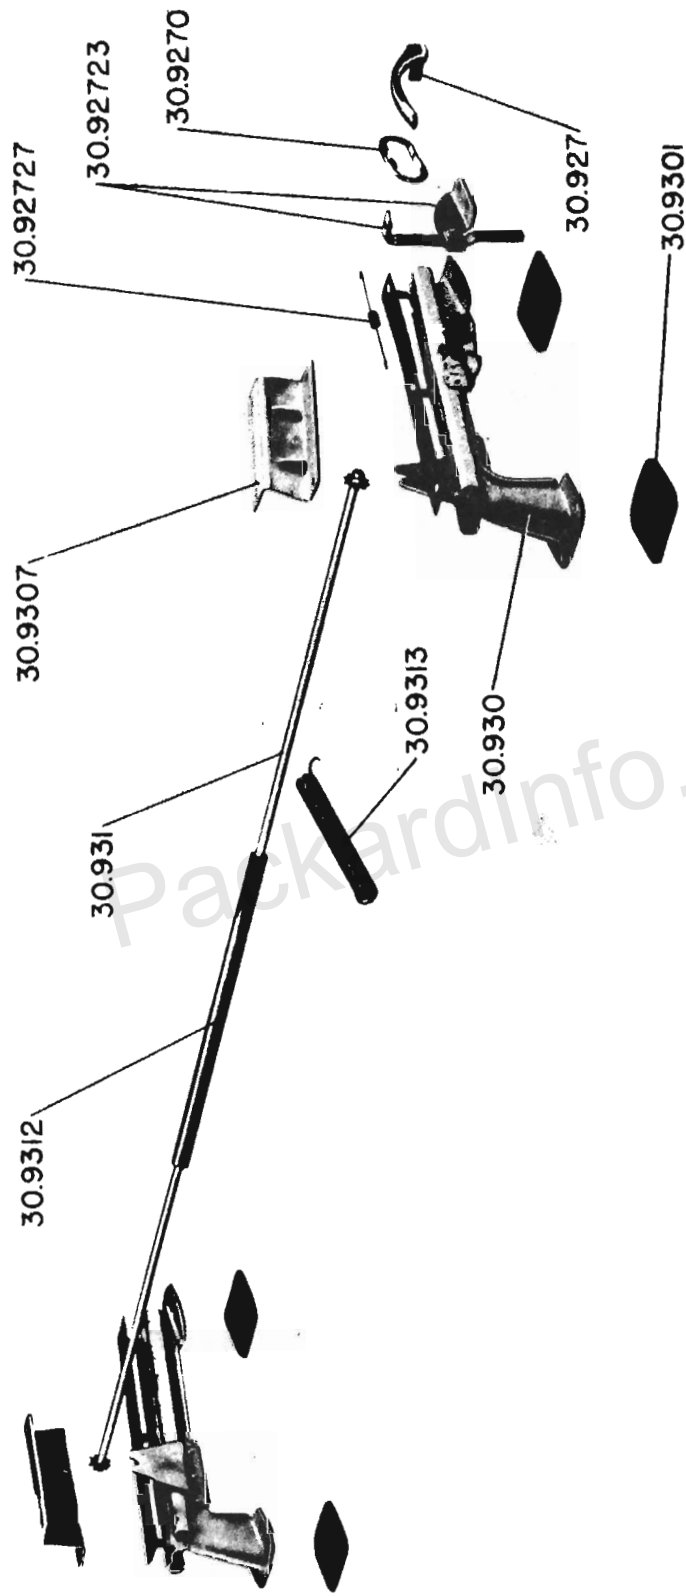

FRONT SEAT TRACK